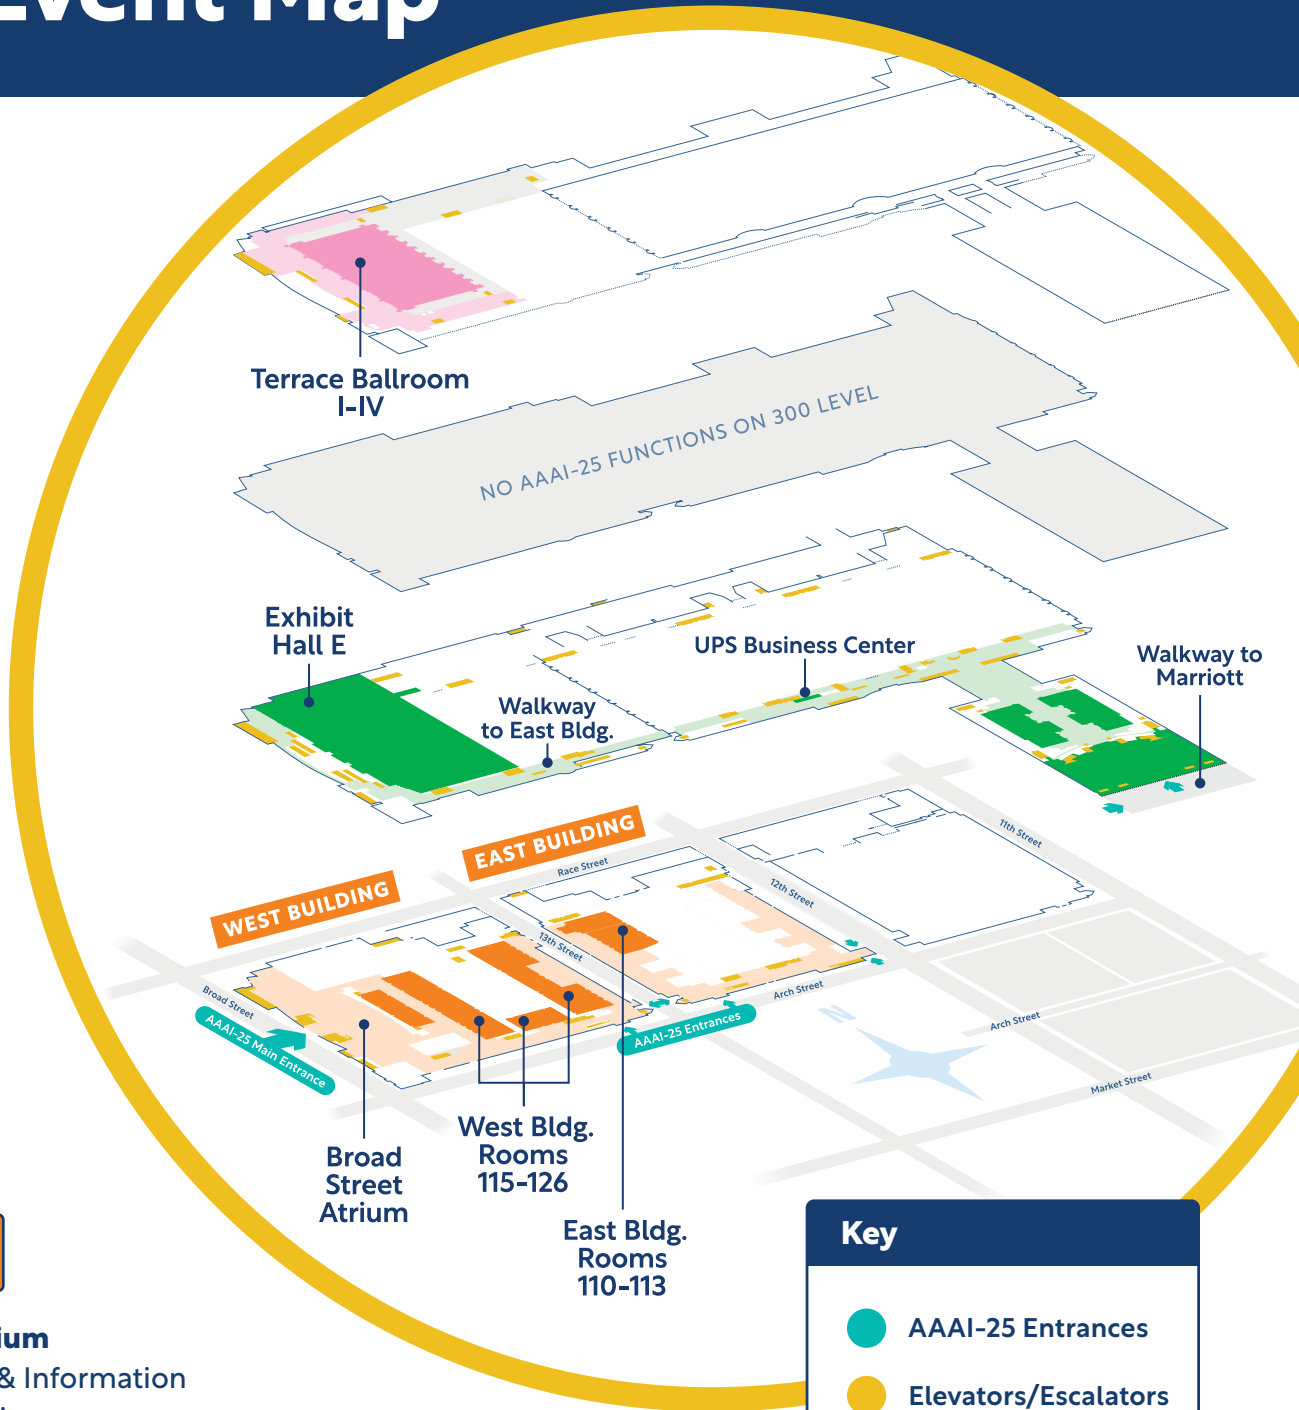

AAAI-25 / IAAI-25 / EAAI-25

Event Map

100 Level

Broad Street Atrium

- Badge Pick-Up & Information
- Student Reception

West Building Rooms 115-126

- Volunteer Check-In
- AAAI-25 Technical Sessions
- Ancillary Programs

East Building Rooms 110-113

- AAAI-25 / IAAI-25 / EAAI-25 Technical Sessions
- Ancillary Programs

200 Level

Exhibit Hall E

- Sponsor Exhibits
- Daily Poster/Demo Receptions

- UPS Store & Business Center**
- Walkway to East Building**
- Walkway to Marriott**

Key

- AAAI-25 Entrances
- Elevators/Escalators

400 Level

Terrace Ballroom I-IV

- Opening Reception & Hackathon Live Demos
- Plenary Sessions